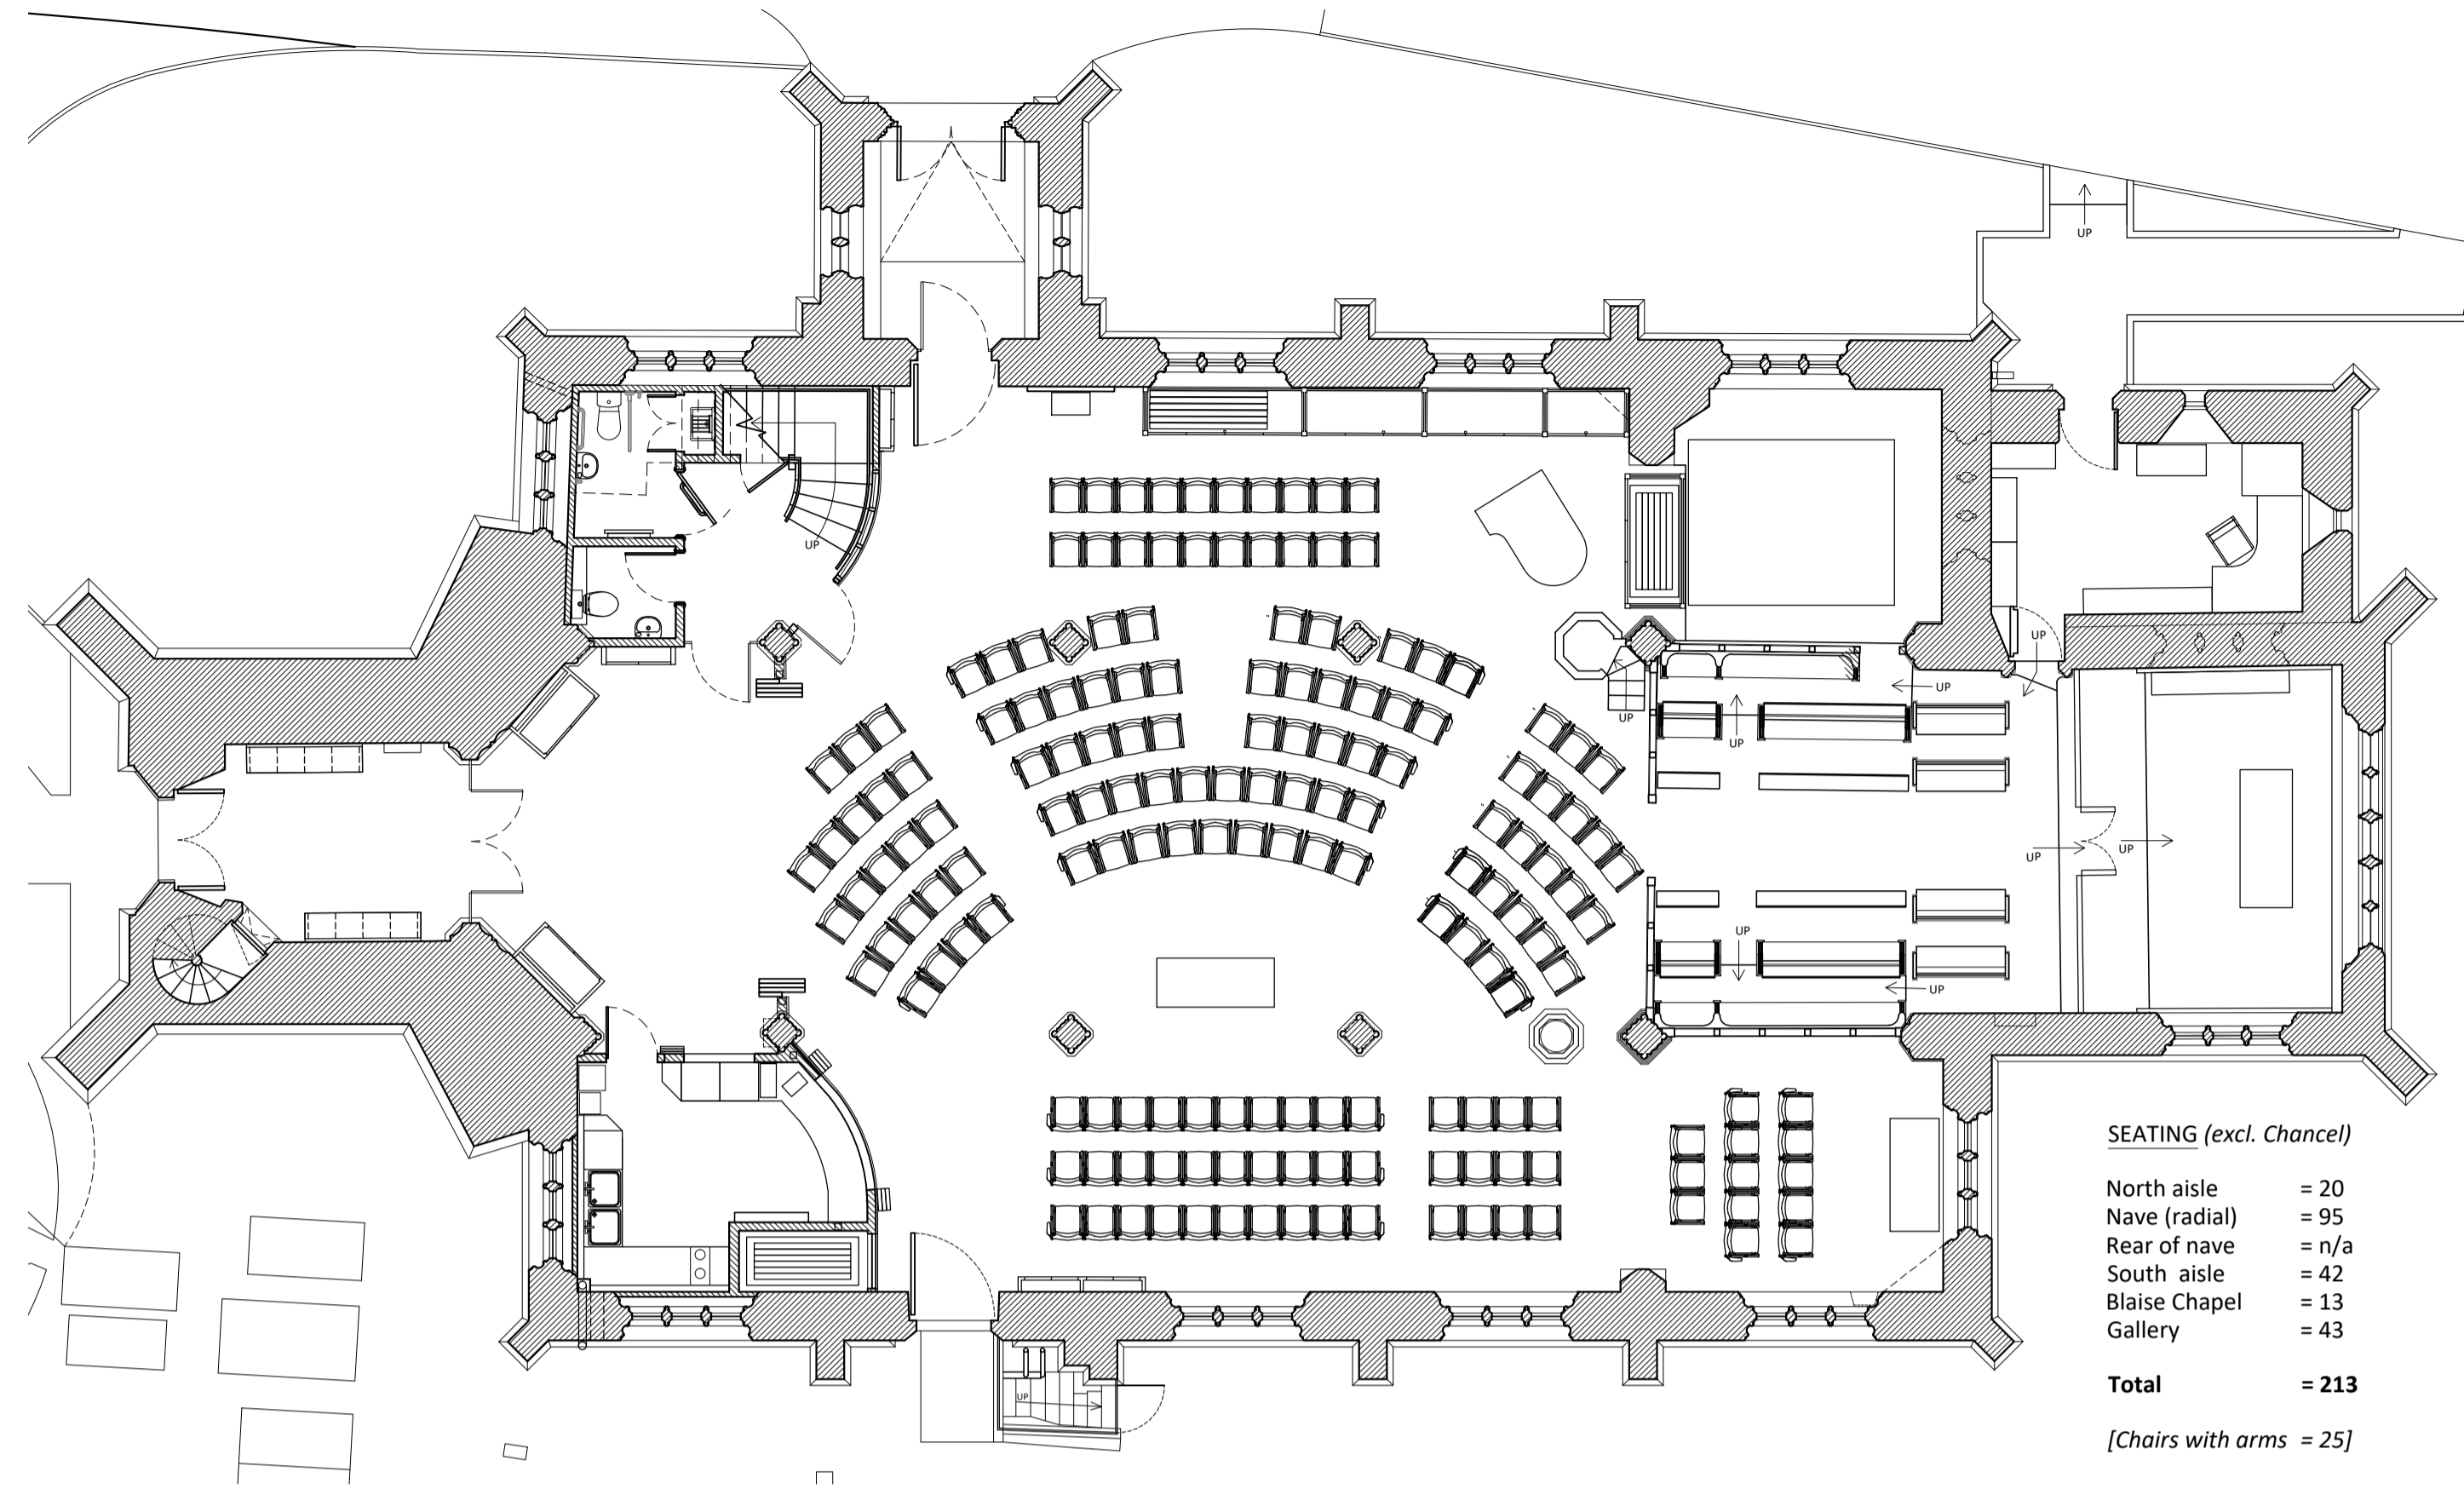

First Floor Plan  
Seating Option 2

Ground Floor Plan  
Seating Option 2 - North-South Orientation

SEATING (excl. Chancel)

North aisle	= 20
Nave (radial)	= 95
Rear of nave	= n/a
South aisle	= 42
Blaise Chapel	= 13
Gallery	= 43
<b>Total</b>	<b>= 213</b>

[Chairs with arms = 25]

First Floor Plan  
Seating Option 3

Ground Floor Plan  
Seating Option 3 - In the Round

SEATING (excl. Chancel)

Radial	= 136
Blaise Chapel	= 13
Gallery	= 43
<b>Total</b>	<b>= 222</b>

[Chairs with arms = 25]