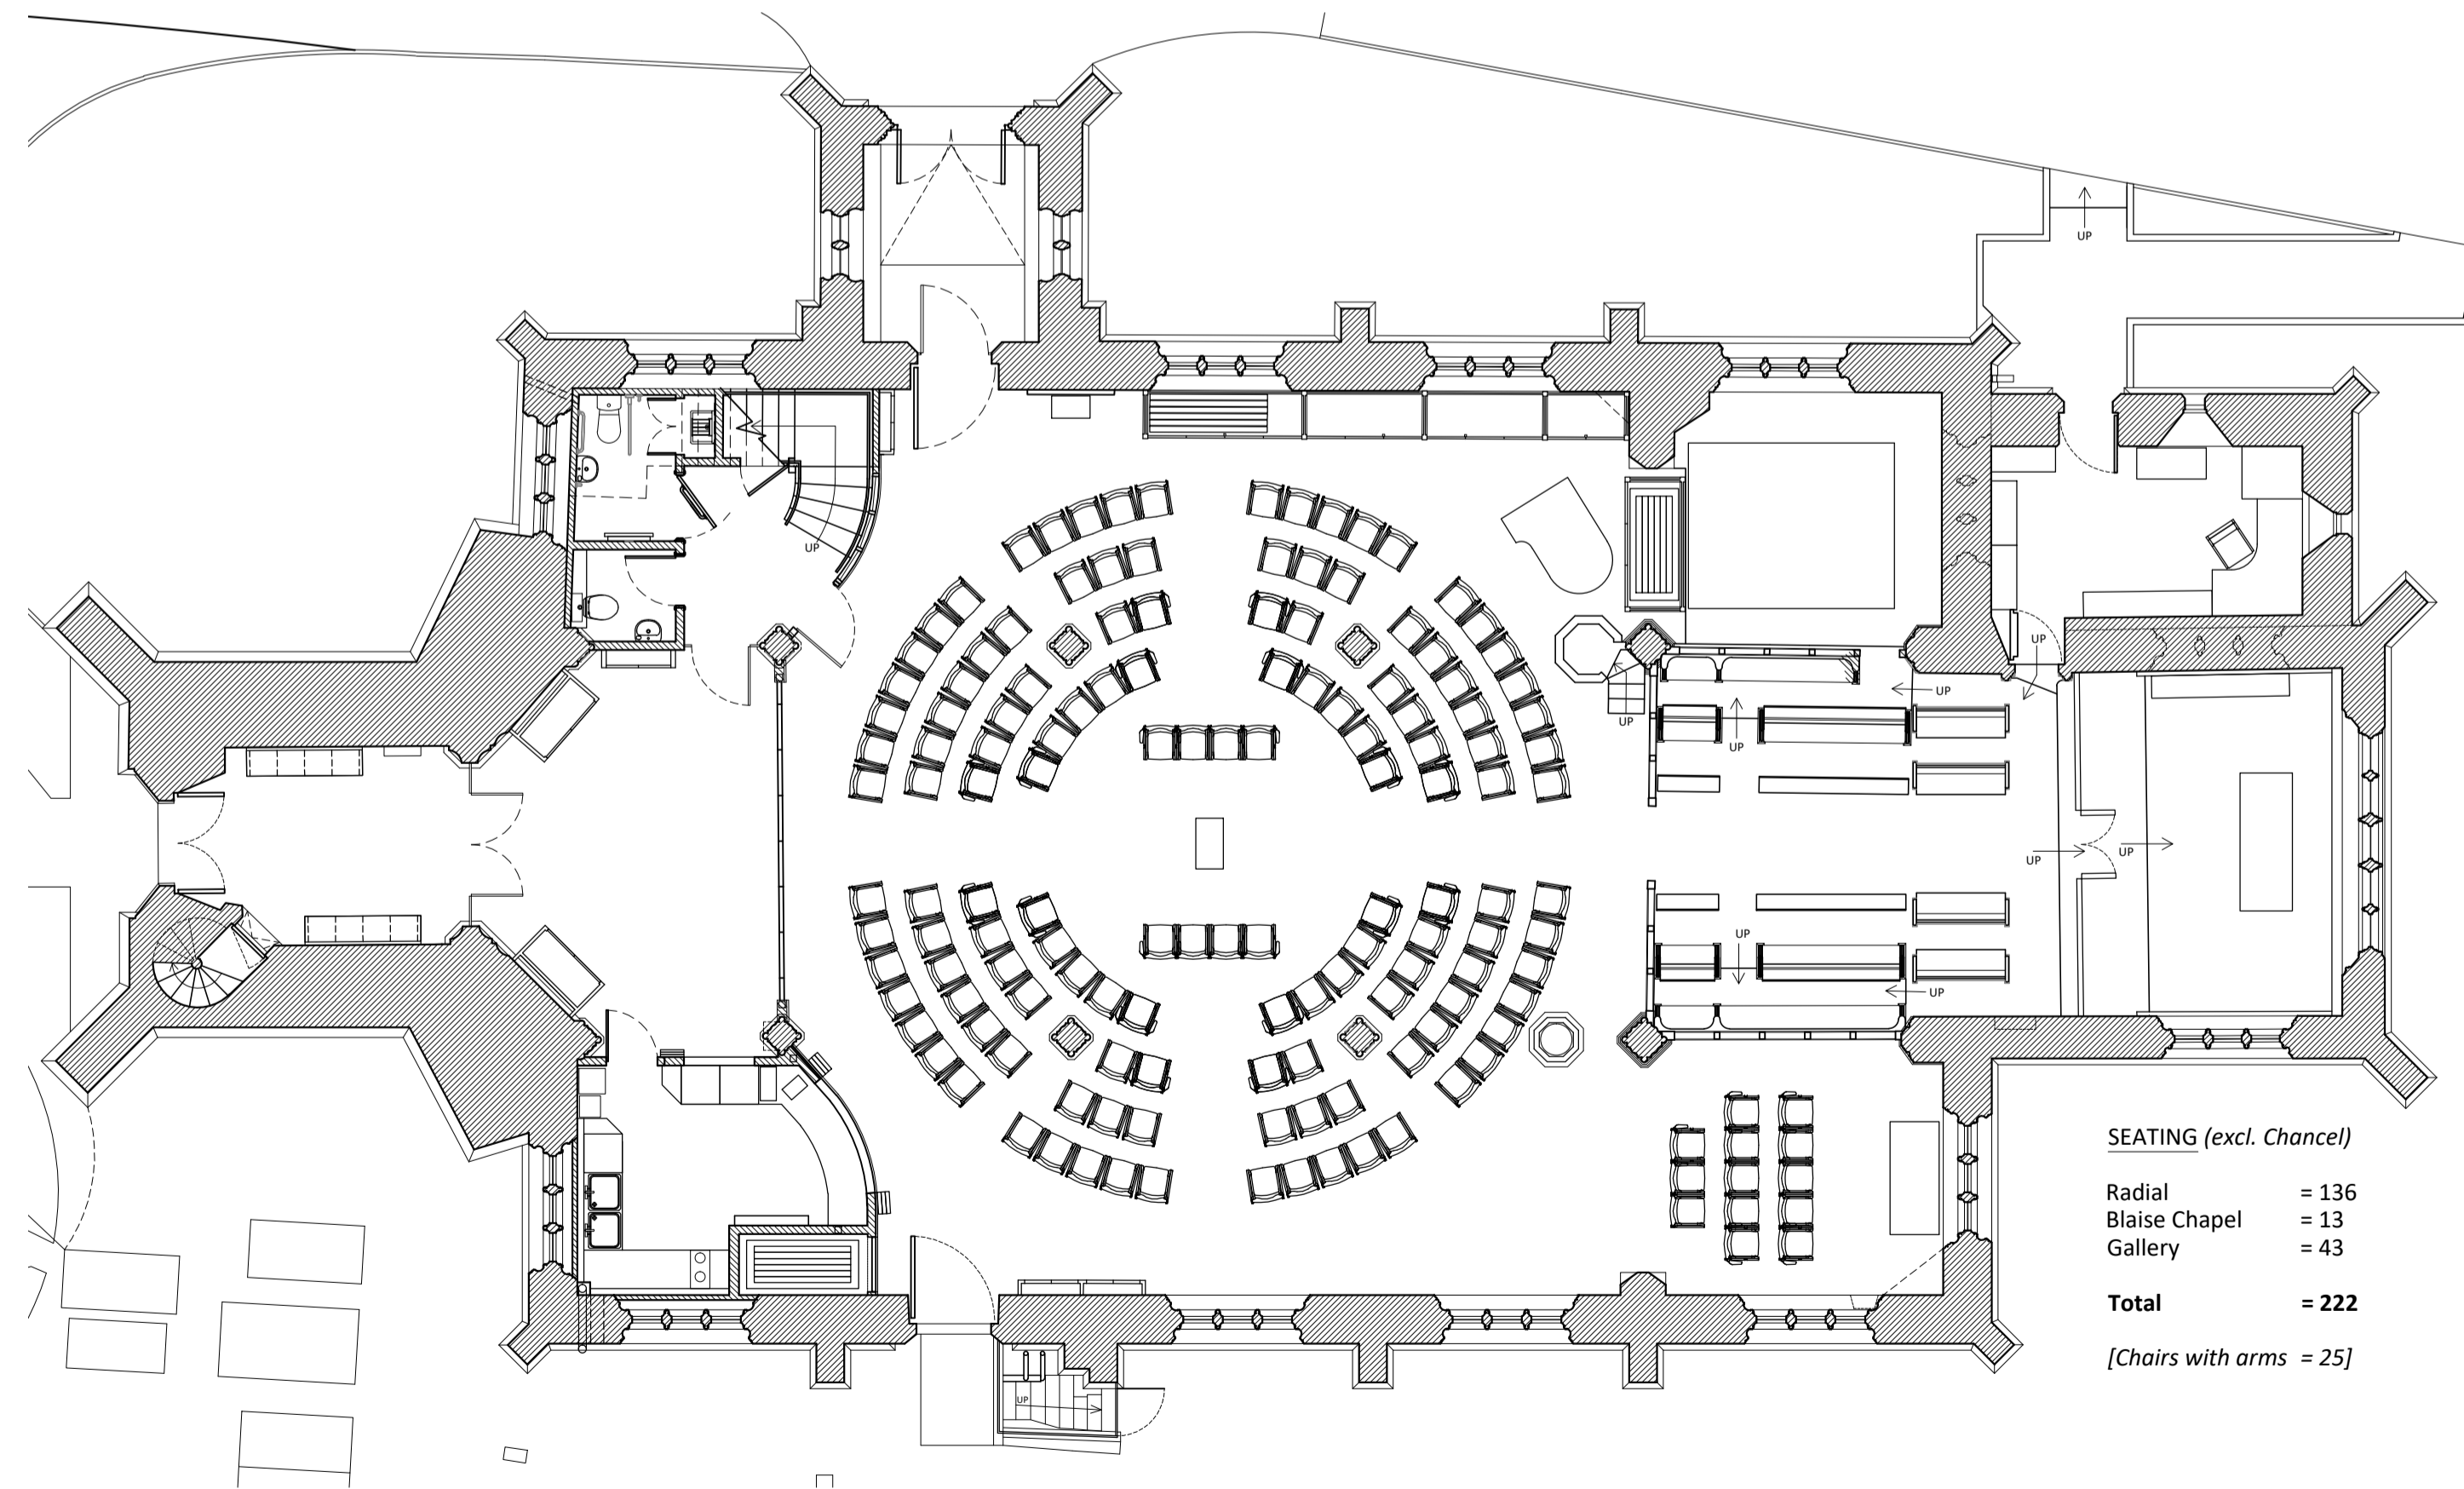

First Floor Plan  
Seating Option 2

Ground Floor Plan  
Seating Option 2 - North-South Orientation

SEATING (excl. Chancel)

North aisle	= 20
Nave (radial)	= 95
Rear of nave	= n/a
South aisle	= 42
Blaise Chapel	= 13
Gallery	= 43
<b>Total</b>	<b>= 213</b>

[Chairs with arms = 25]

First Floor Plan  
Seating Option 3

Ground Floor Plan  
Seating Option 3 - In the Round

SEATING (excl. Chancel)

Radial	= 136
Blaise Chapel	= 13
Gallery	= 43
<b>Total</b>	<b>= 222</b>

[Chairs with arms = 25]