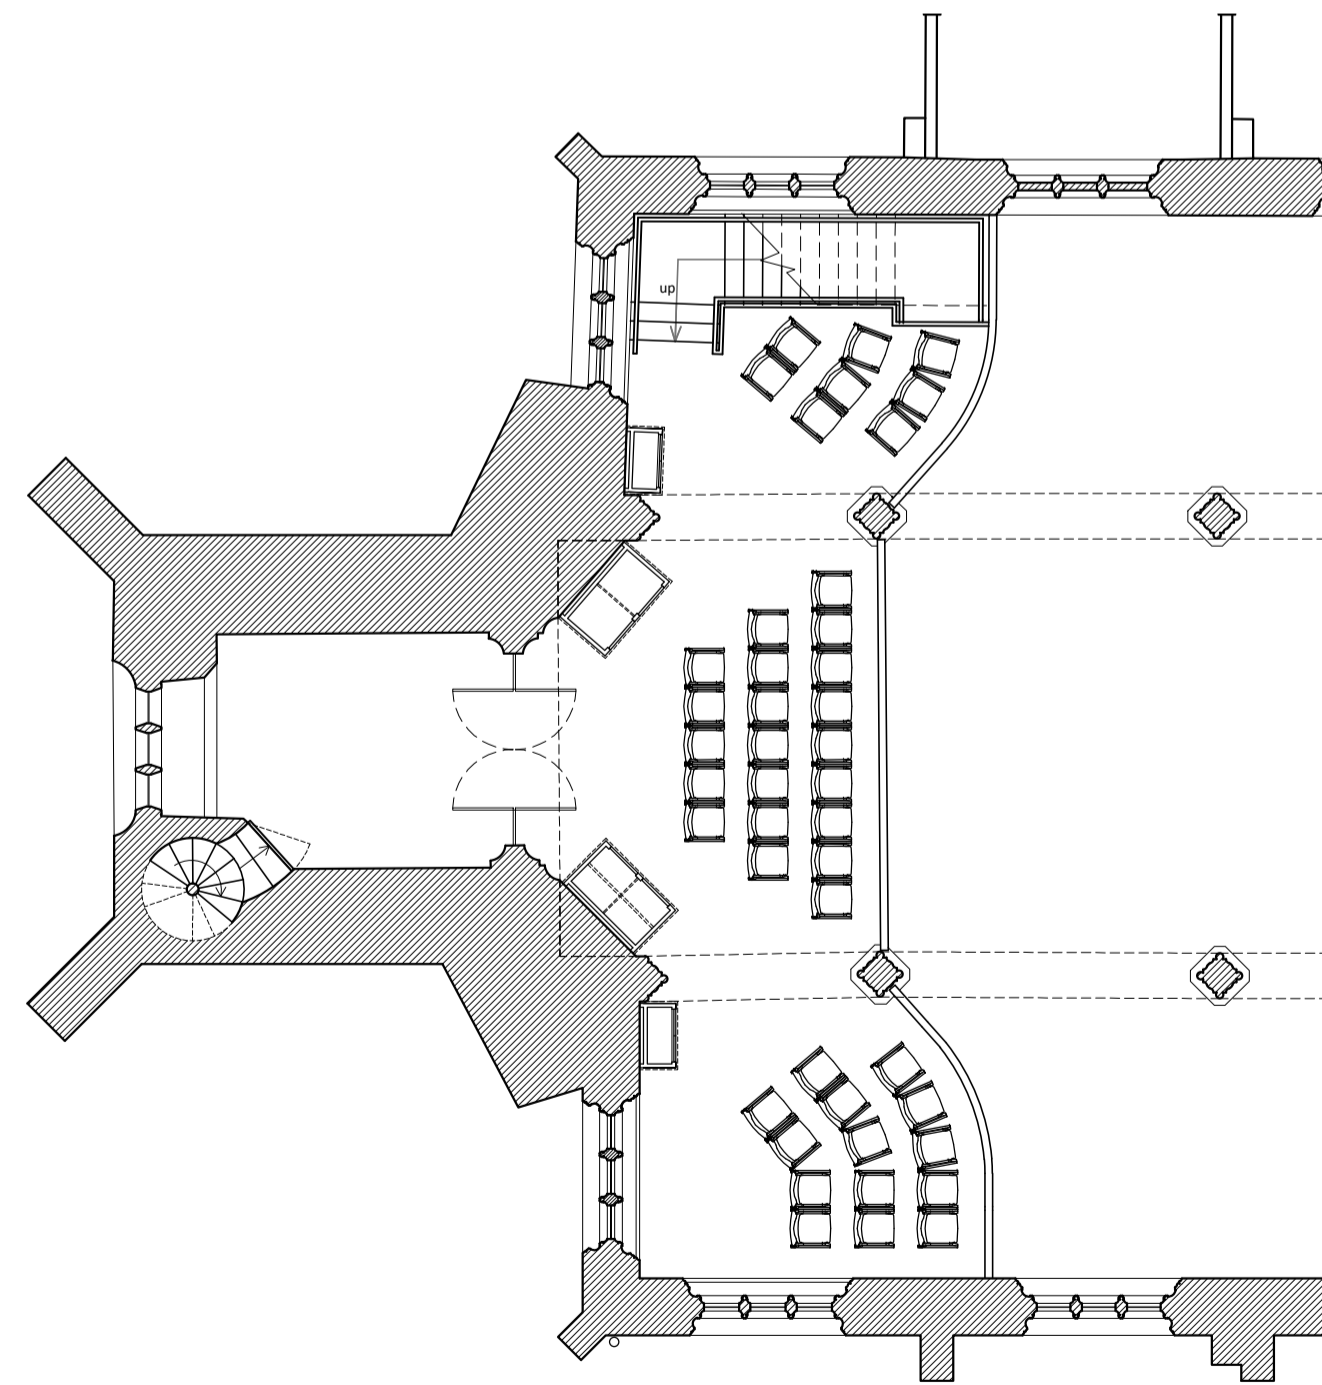

First Floor Plan  
Seating Option 2

Ground Floor Plan  
Seating Option 2 - North-South Orientation

SEATING (excl. Chancel)

North aisle	= 20
Nave (radial)	= 95
Rear of nave	= n/a
South aisle	= 42
Blaise Chapel	= 13
Gallery	= 43
<b>Total</b>	<b>= 213</b>

[Chairs with arms = 25]

First Floor Plan  
Seating Option 3

Ground Floor Plan  
Seating Option 3 - In the Round

SEATING (excl. Chancel)

Radial	= 136
Blaise Chapel	= 13
Gallery	= 43
<b>Total</b>	<b>= 222</b>

[Chairs with arms = 25]